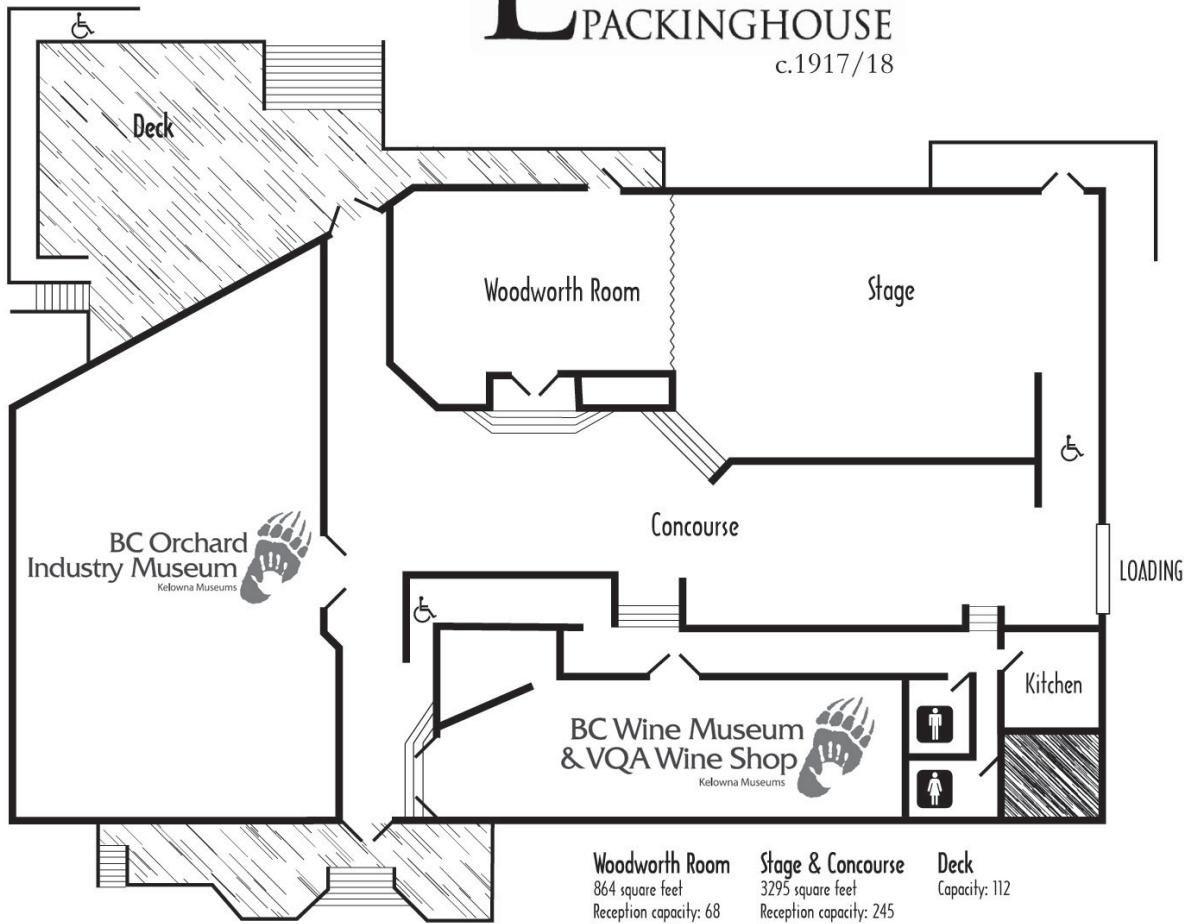

# THE LAUREL

PACKINGHOUSE  
c.1917/18

<b>Woodworth Room</b> 864 square feet Reception capacity: 68 Boardroom: 50	<b>Stage &amp; Concourse</b> 3295 square feet Reception capacity: 245 Boardroom: 160	<b>Deck</b> Capacity: 112
---	---	------------------------------